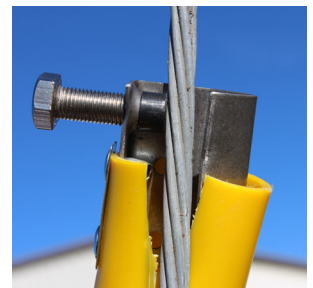

PREFORMED LINE PRODUCTS
The connection you can count on.

Wrap-Around Guy Marker

COMMUNICATIONS

ENERGY

SPECIAL INDUSTRIES

SOLAR

Universal Cable Tie (UCT)

LOOP LOCK® Pin (LLP)

Stainless Steel Clamp (SC)

PLP® Distribution Products WRAP-AROUND GUY MARKER

Description

The PREFORMED™ Wrap-Around Guy Marker is designed to identify down guys or other wire and cable installations where anchoring devices are exposed to pedestrian and/or vehicular traffic. The Wrap-Around Guy Marker is available with a choice of three attachment devices; Universal Cable Tie, LOOP-LOCK Pin, Stainless Steel Clamp; or just a plain tube.

Features

- One-piece design
- 8 feet in length
- Lightweight
- Easily installed on strand from 3/16" – 5/8" (4.7 – 15.9 mm)
- Reflective stripe option available
- Deters vandalism
- Installs on down guys in seconds
- Special pallet pricing available
- Larger profile (8000 Series) for covering Anchor Rods

Material

- Polyethylene material
- Premium UV inhibitors for long life span
- Nylon pin, cable tie or stainless steel clamp

Wrap-Around Guy Marker				
PLP Catalog Number			Attachment Type	Tube O.D.
Yellow	Orange	White		
PG-6000	PG-6100	PG-6700	NONE	1.75" (44.5 mm)
PG-6000PIN	PG-6100PIN	PG-6700PIN	LLP	
PG-6000SC	PG-6100SC	PG-6700SC	SC	
PG-6000TIE	PG-6100TIE	PG-6700TIE	UCT	
PG-8000	PG-8100	PG-8600	NONE	2.75" (69.9 mm)
PG-8000PIN	PG-8100PIN	PG-8600PIN	LLP	
PG-8000SC	PG-8100SC	PG-8600SC	SC	
PG-8000TIE	PG-8100TIE	PG-8600TIE	UCT	